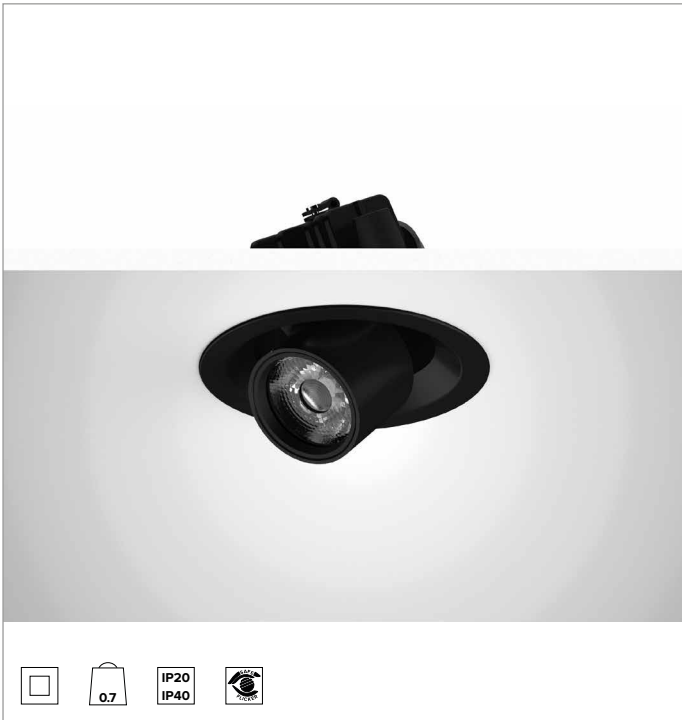

1T9283EL | CCTEVO EXTRACTABLE 125

Recessed extractable LED projector

		4000K	H(m)	D(m)	E _{max} (lx)
		Ra90		10°	
		Fixture Power	7W	1	0.18 12042
		Source Flux	584lm	2	0.35 3011
		Fixture Flux	537lm	3	0.53 1338
		Efficacy	75lm/W	4	0.71 753
TS1380	I _{max} =20620cd/klm	I _{max}	12042cd	5	0.88 482

CCT nominal: 4000K

Lifetime (L80/B10): >50000h tq +25°C

ILLUMINOTECHNICAL CHARACTERISTICS

NSP - precision optics with a black silicone cut off ring. Version with a transparent PMMA lens. UGR<19 (EN 12464-1).

Optic: LENS

Beam angles: NSP

Optical efficiency: 92%

Fixture flux: 537lm

Luminous efficacy: 75lm/W

Photobiological safety: Compliant with RG1 low risk group

MECHANICAL CHARACTERISTICS

Die-cast black painted anodised aluminium body and dissipator. Friction rotation system on hinges with adjustability of the fixture from -25°/+75° on a vertical plane and can be manually aimed to 355° on a horizontal plane. Trim version with an integrated black ring.