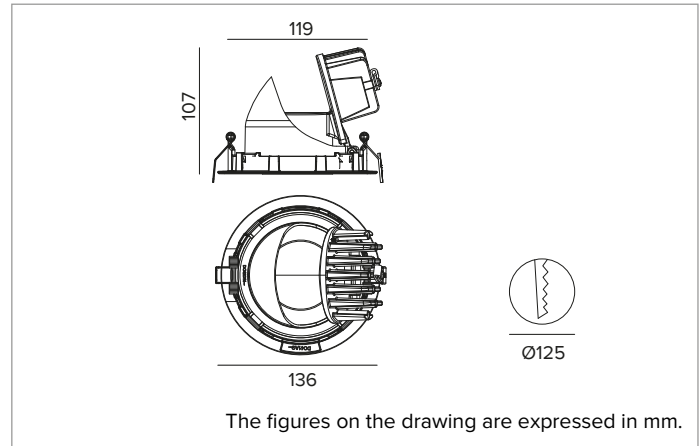

1T9283EL | CCTEVO EXTRACTABLE 125

Recessed extractable LED projector

		4000K	H(m)	D(m)	E _{max} (lx)
		Ra90		10°	
		Fixture Power	7W	1	0.18 12042
		Source Flux	584lm	2	0.35 3011
		Fixture Flux	537lm	3	0.53 1338
		Efficacy	75lm/W	4	0.71 753
TS1380	I _{max} =20620cd/klm	I _{max}	12042cd	5	0.88 482

CCT nominal: 4000K

Lifetime (L80/B10): >50000h tq +25°C

ILLUMINOTECHNICAL CHARACTERISTICS

NSP - precision optics with a black silicone cut off ring. Version with a transparent PMMA lens. UGR<19 (EN 12464-1).

Optic: LENS

Beam angles: NSP

Optical efficiency: 92%

Fixture flux: 537lm

Luminous efficacy: 75lm/W

Photobiological safety: Compliant with RG1 low risk group

MECHANICAL CHARACTERISTICS

Die-cast black painted anodised aluminium body and dissipator. Friction rotation system on hinges with adjustability of the fixture from -25°/+75° on a vertical plane and can be manually aimed to 355° on a horizontal plane. Trim version with an integrated black ring.